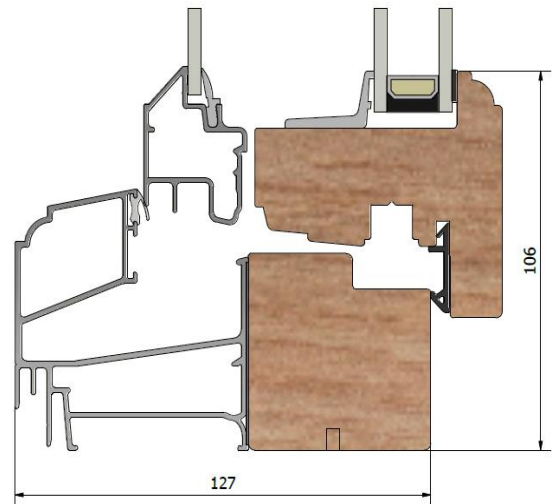

Epok LIF1271

Inward opening window, 2+1 glazed

Product Facts

Frame depth (mm)	127
Sound reduction Rw (dB)	40 - 50
U-value (W/m ² K)	0,9 - 1,1
Surface finish	Optional RAL or NCS
Weep holes	Hidden or Visible
Opening	Inward
Hinges	Bolt-hinges

Install the windowsill in the innermost track